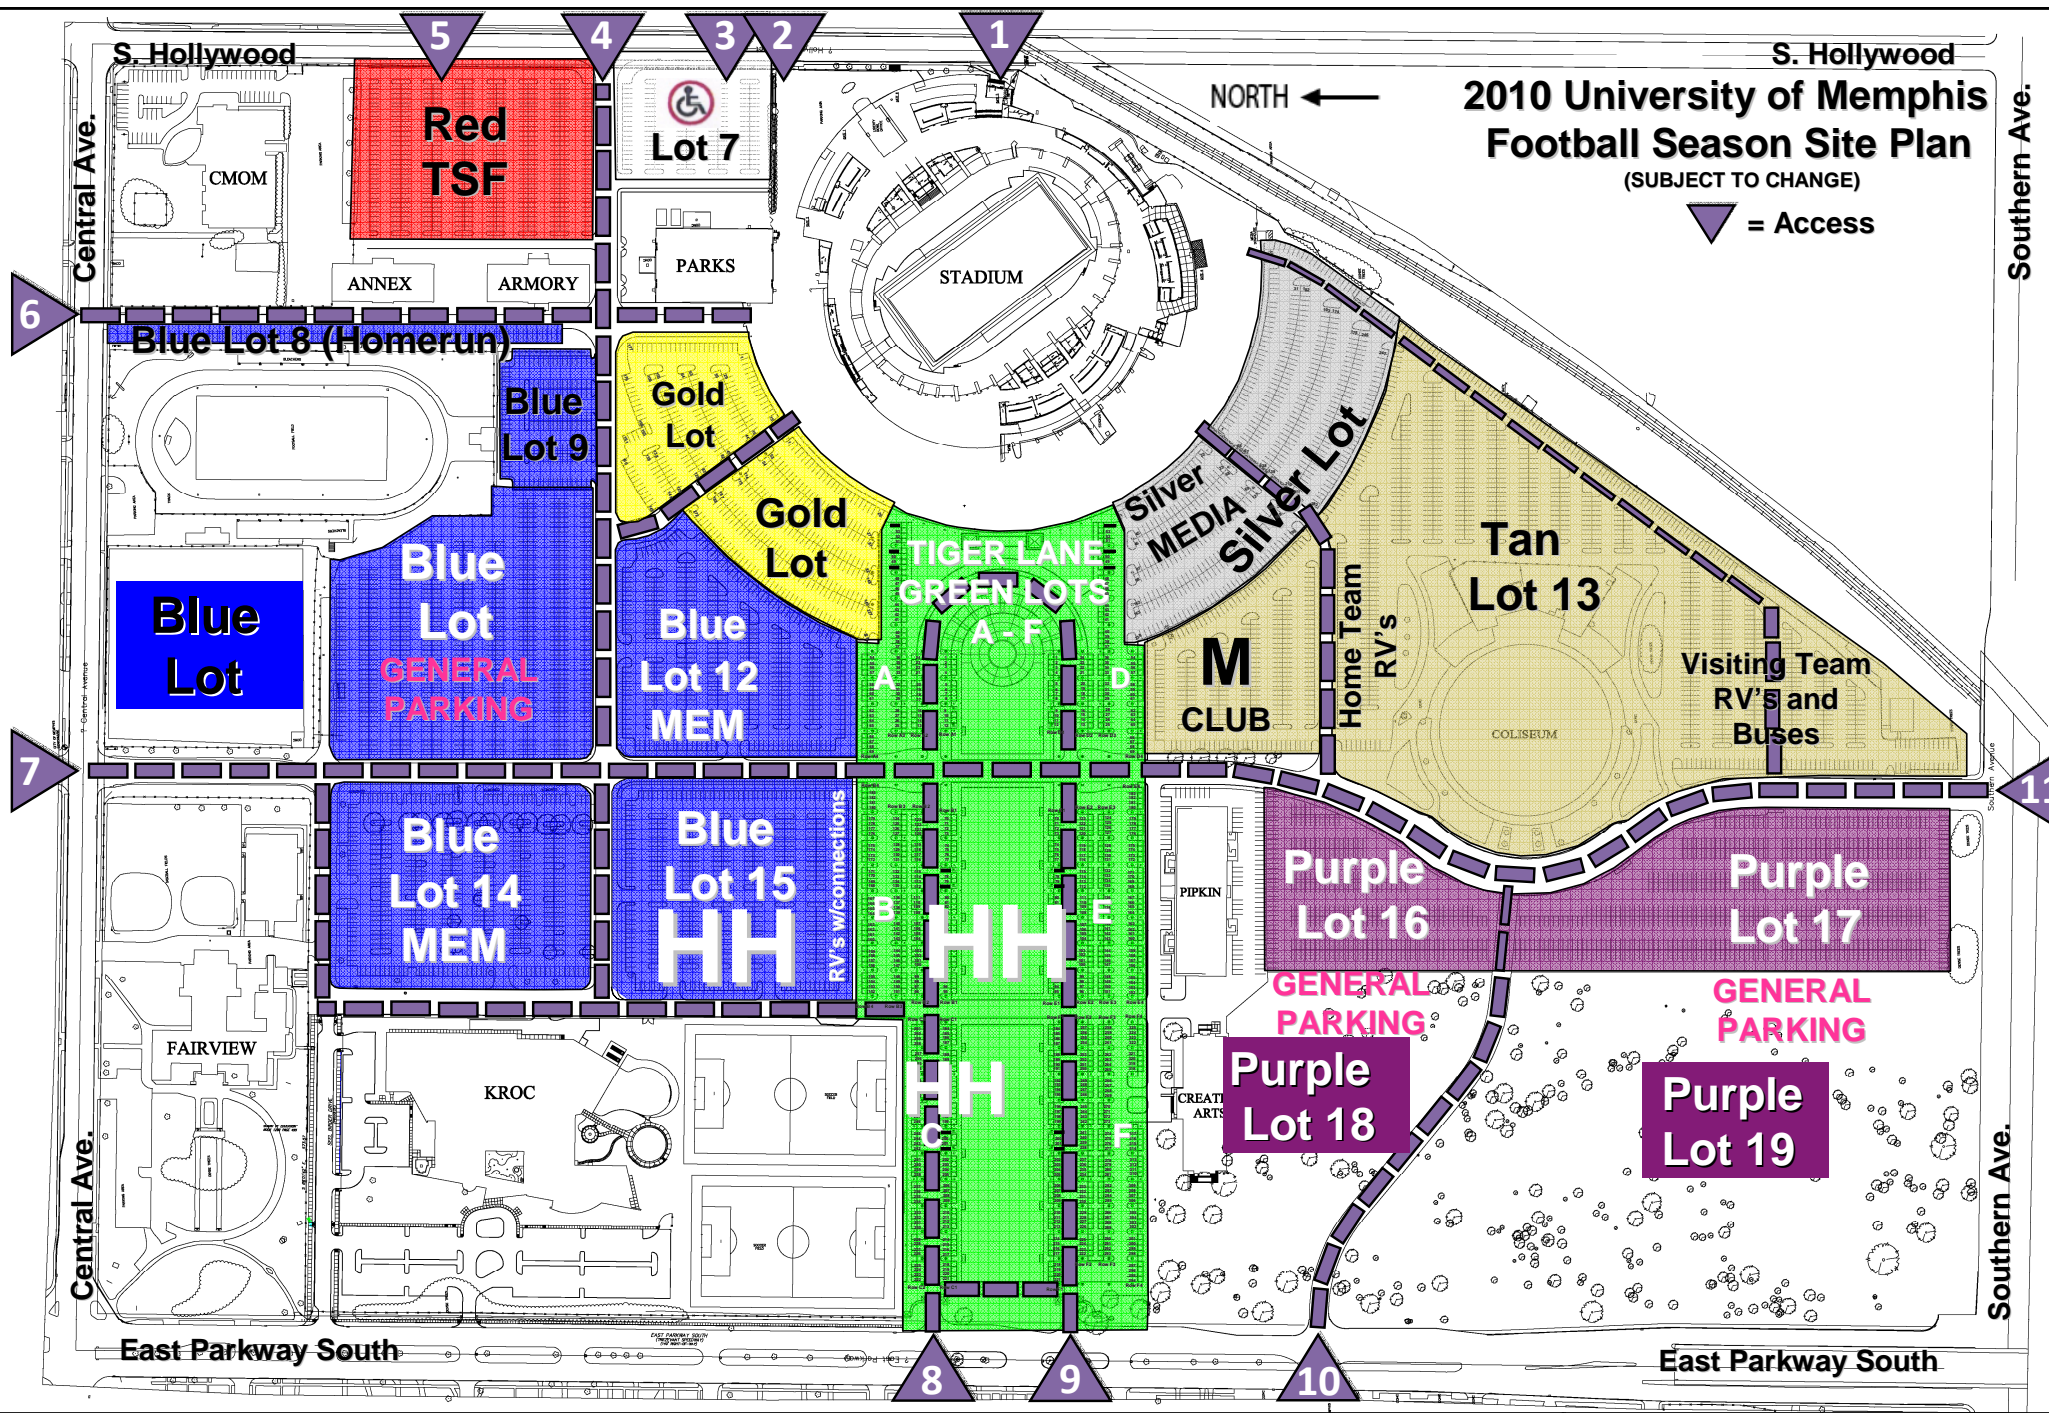

2010 University of Memphis Football Season Site Plan

(SUBJECT TO CHANGE)

▲ = Access

S. Hollywood

S. Hollywood

Central Ave.

Southern Ave.

NORTH ←

Gold Lot

Silver MEDIA Silver Lot

Tan Lot 13

Blue Lot

Blue Lot GENERAL PARKING

Blue Lot 12 MEM

TIGER LANE GREEN LOTS A-F

M CLUB

FAIRVIEW

KROC

HH

Purple Lot 18

Purple Lot 19

East Parkway South

East Parkway South

8

9

10

Southern Ave.