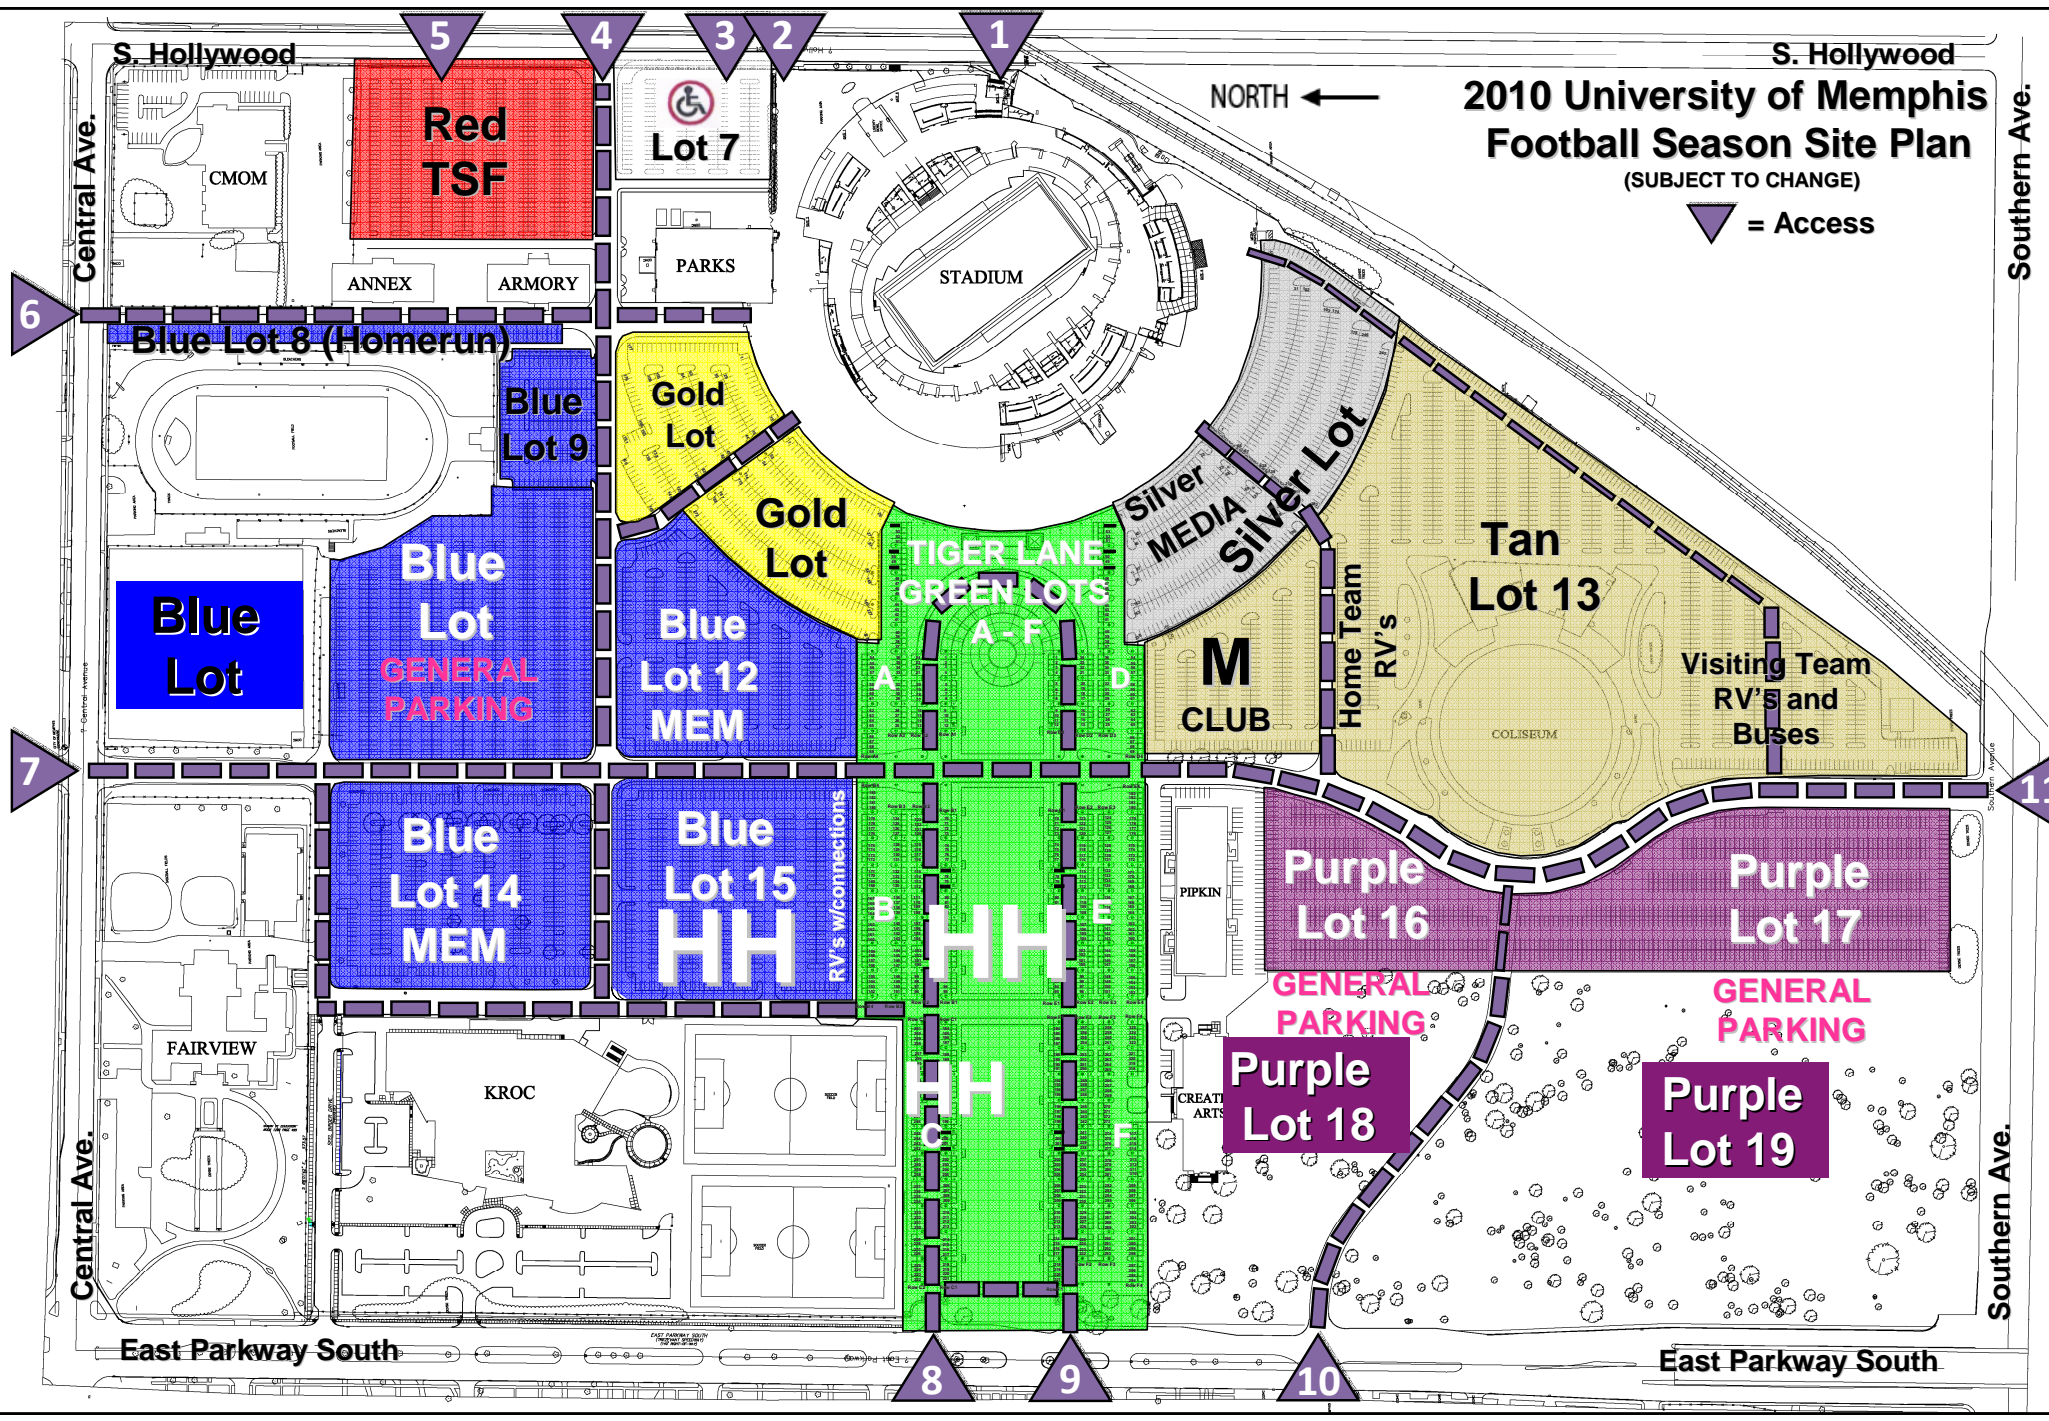

2010 University of Memphis Football Season Site Plan

(SUBJECT TO CHANGE)

▲ = Access

S. Hollywood

S. Hollywood

Central Ave.

Southern Ave.

Central Ave.

Southern Ave.

East Parkway South

East Parkway South

NORTH ←

6

7

8

9

10

11

Red
TSF

Lot 7

Blue Lot 8 (Homerun)

Blue
Lot 9

Gold
Lot

Gold
Lot

GENERAL
PARKING

Purple
Lot 18

Purple
Lot 19

HH

HH

HH

FAIRVIEW

KROC